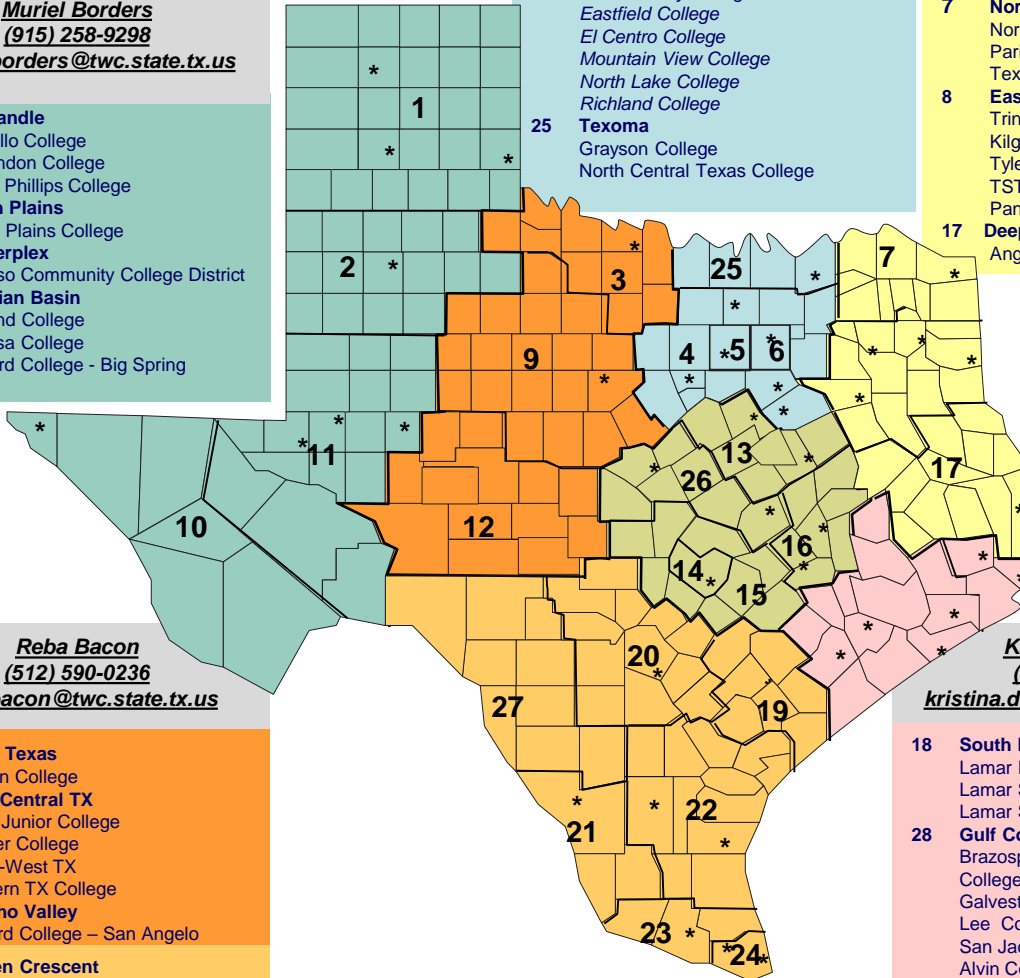

# Skills Development Fund Outreach Team Regional Assignments

**Seth Green**  
(512) 590-9618  
[seth.Green@twc.state.tx.us](mailto:seth.Green@twc.state.tx.us)

- 4 **North Central TX**  
Collin College  
Weatherford College  
Navarro College  
TSTC-North Texas (Marlon)
- 5 **Tarrant County**  
Tarrant County College
- 6 **Greater Dallas**  
DCCCD- District  
Brookhaven College  
Cedar Valley College  
Eastfield College  
El Centro College  
Mountain View College  
North Lake College  
Richland College
- 25 **Texoma**  
Grayson College  
North Central Texas College

**Muriel Borders**  
(915) 258-9298  
[muriel.borders@twc.state.tx.us](mailto:muriel.borders@twc.state.tx.us)

- 1 **Panhandle**  
Amarillo College  
Clarendon College  
Frank Phillips College
- 2 **South Plains**  
South Plains College
- 10 **Borderplex**  
El Paso Community College District
- 11 **Permian Basin**  
Midland College  
Odessa College  
Howard College - Big Spring